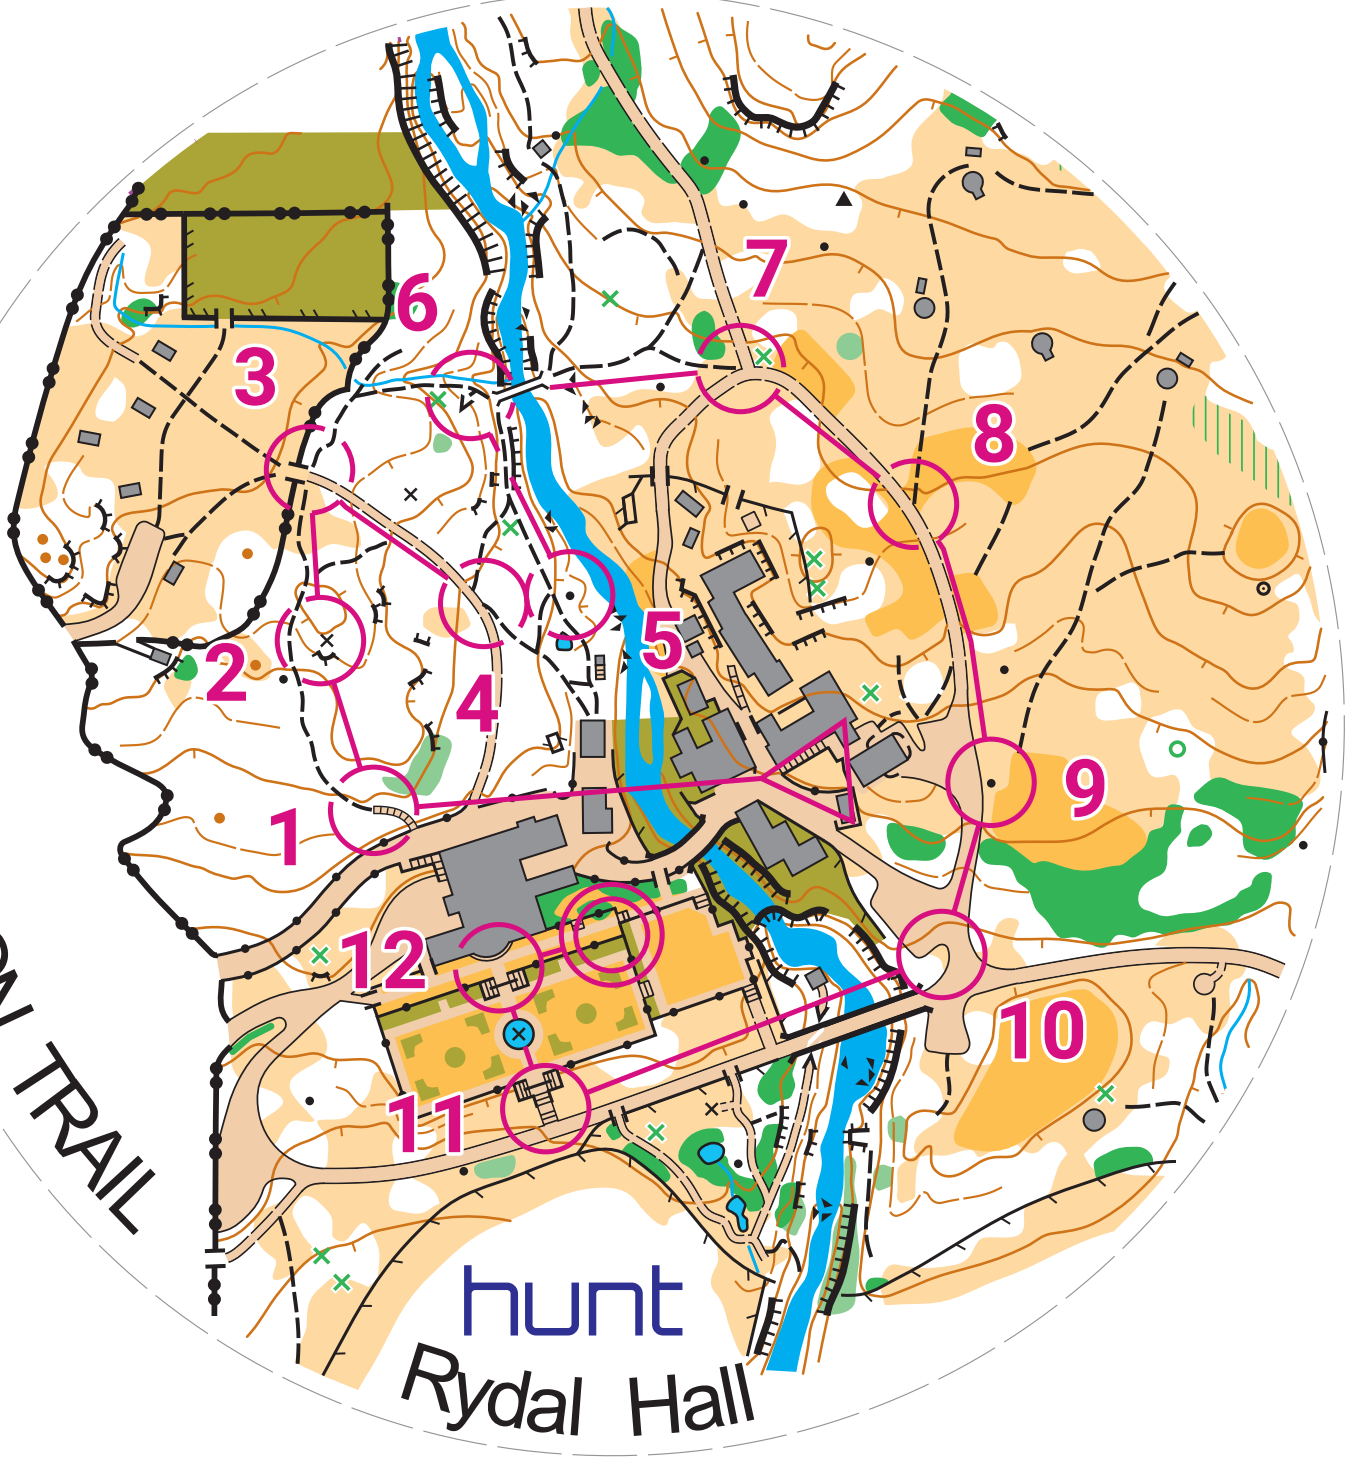

NAVIGATION TRAIL

hunt  
Rydal Hall