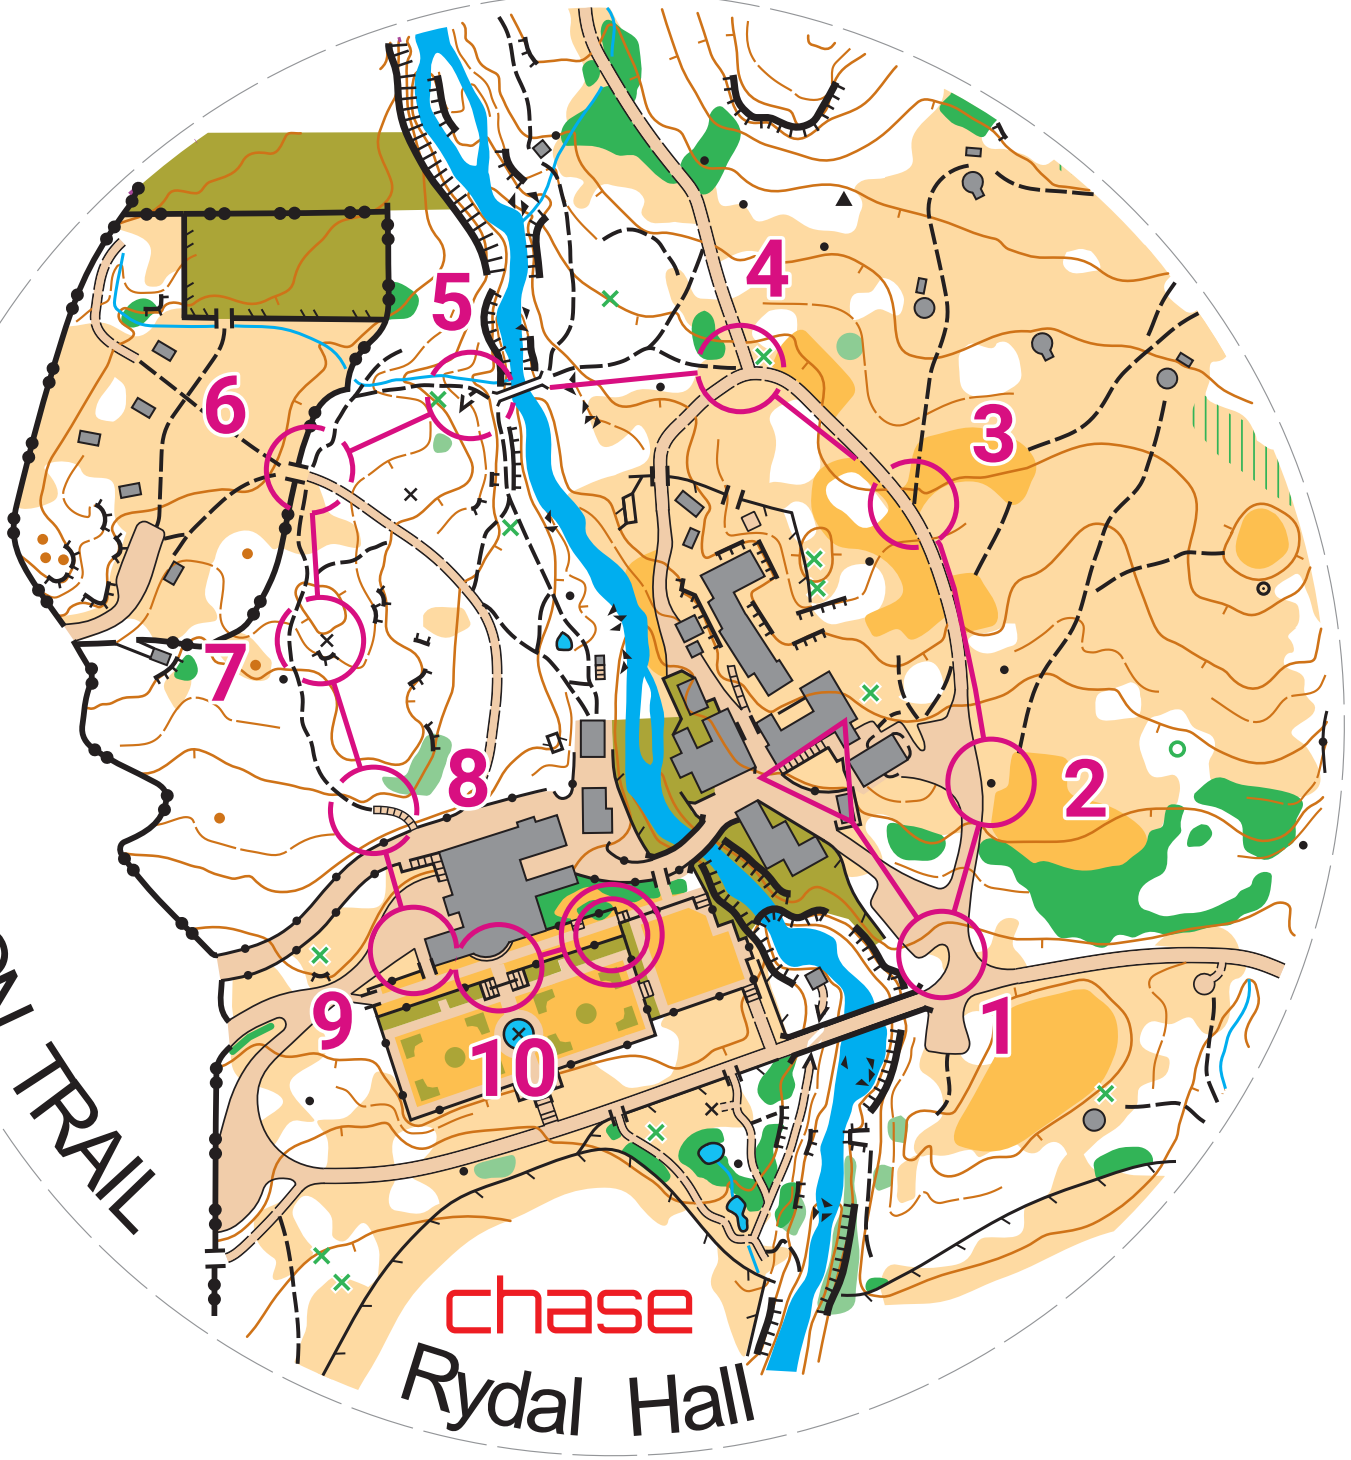

NAVIGATION TRAIL

chase
Rydal Hall